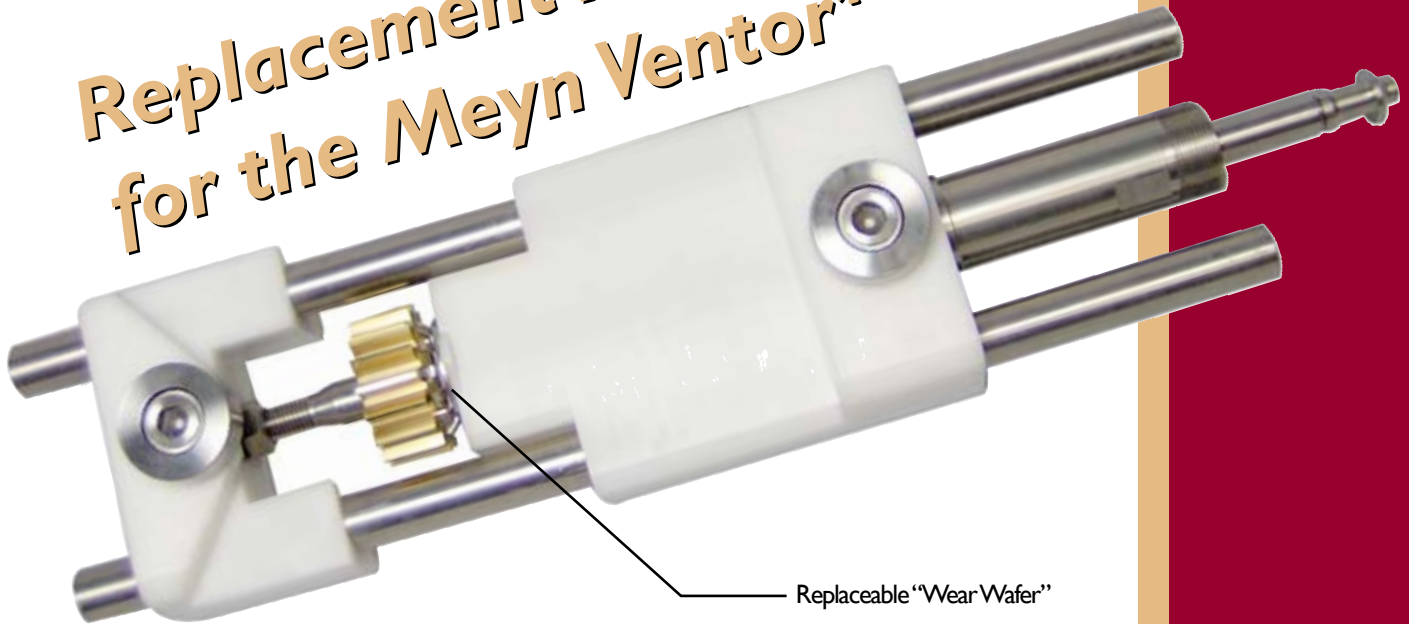

## Replacement Module for the Meyn Ventor\*

- **Solid Lubricant Additives Impart Self-Lubricating.**
- **High Pressure/Velocity and Superior Wear-Resistant Characteristics, Including Replaceable "Wear Wafers" to the Middle Guide Block to Improve Setup Accuracy and Replacement Costs.**
- **Should last at Least TWO-Times Longer than the OEM's.**
- **"Wear Wafers" substantially Reduce/Rebuild Costs, and allow Additional Rebuilds without the need to replace the Entire Module.**